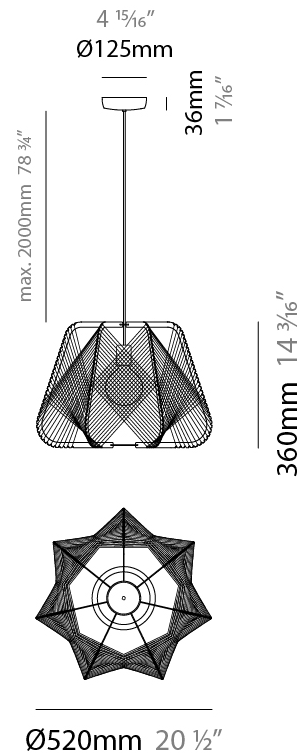

ONNA SUSPENSION

D111184-

base number   Finish Options   Finish Options   Finish Options

1. To build a product code in our configurator select the specify button on the base model # product page
2. To build a manual product code on this datasheet choose from the options listed below in blue font and add the suffix to the base model #

GENERAL

Series: Onna
Brand: Ole
Division: Design
Mounting Type: Suspension
Mounting Location: Ceiling
Subcategory: Pendant

PHYSICAL

Shape: Abstract
Diameter (mm): 520
Diameter (in): 20 1/2
Height (mm): 360
Height (in): 14 3/16
Max. Overall Height (mm): 2360
Max. Overall Height (in): 95 15/16
Light Distribution: Omnidirectional
Fixture Finish: BEI / BLK / BLU / COG / DGN / GRY / MRN / MOC / MUS / OLV / SIL / STN / TER / WHI
Holder Finish: MWH/MBK/CHR/SNI
Accent Finish: MWH / MBK
Fixture Material: Fabric Cord / Metal
Cable Details: 2000mm/78 3/4" Transparent Cable

ELECTRICAL

Number of Lamps: 1
Lamp Type: LED Retrofit
Bulb Included: Bulb Not Included
Max. Wattage Per Lamp (W): 20
Lamp Base: E26
Input Voltage (V): 120
Upon Request: 277Vac / GU24

LED

OPTICAL

RATINGS AND CERTIFICATIONS

Certified By: Certified for North American Standards
IP rating: IP20

PROJECT
TYPE
SPECIFIER
QUANTITY
DATE