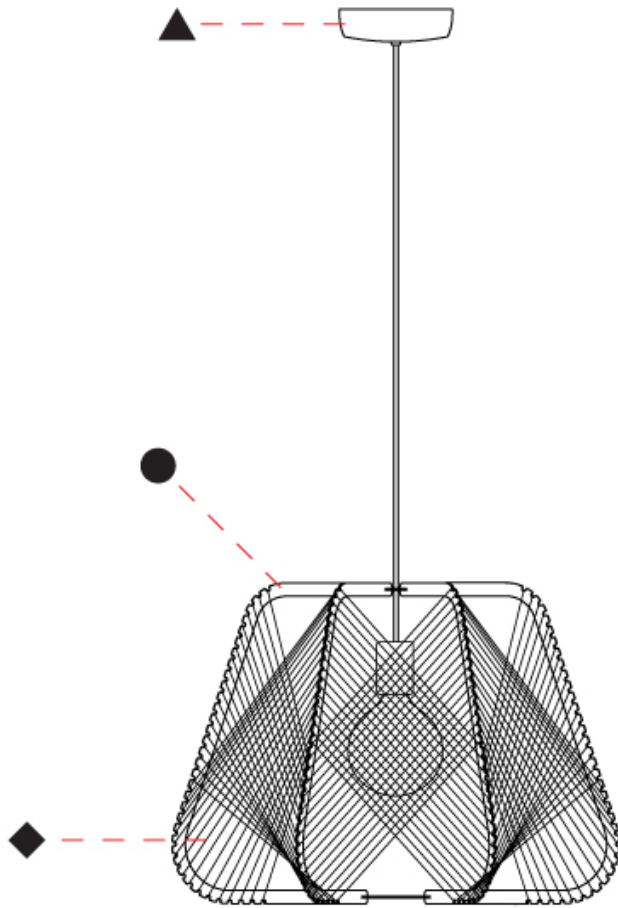

ONNA SUSPENSION

D111184-

PROJECT	_____
TYPE	_____
SPECIFIER	_____
QUANTITY	_____
DATE	_____

D