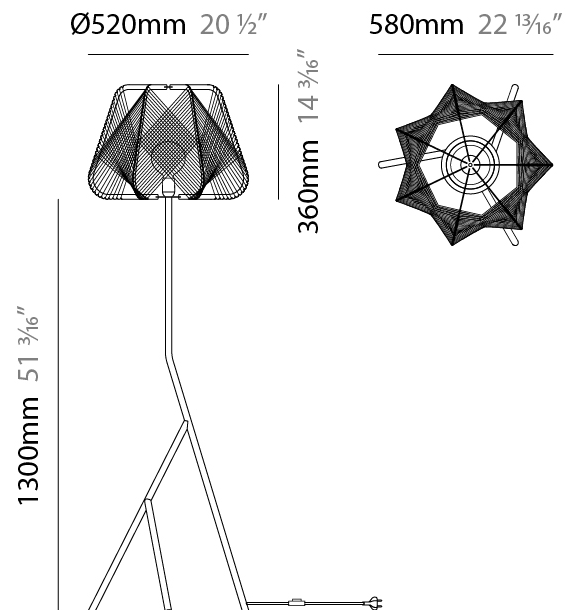

PROJECT	
TYPE	
SPECIFIER	
QUANTITY	
DATE	

ONNA PORTABLE

D114025-

base number	Finish Options	Finish Options

1. To build a product code in our configurator select the specify button on the base model # product page
2. To build a manual product code on this datasheet choose from the options listed below in blue font and add the suffix to the base model #

GENERAL

Series: Onna
Brand: Ole
Division: Design
Mounting Type: Portable
Mounting Location: Floor
Subcategory: Ambient

PHYSICAL

Shape: Abstract
Diameter (mm): 520
Diameter (in): 20 1/2
Height (mm): 1660
Height (in): 65 3/8
Light Distribution: Omnidirectional
Fixture Finish: BEI / BLK / BLU / COG / DGN / GRY / MRN / MOC / MUS / OLV / SIL / STN / TER / WHI
Holder Finish: MWH / MBK
Accent Finish: MWH / MBK
Fixture Material: Fabric Cord / Metal
Cable Details: 100/100 Cord

ELECTRICAL

Number of Lamps: 1
Lamp Type: LED Retrofit
Lamp Shape: A19
Bulb Included: Bulb Not Included
Max. Wattage Per Lamp (W): 15
Lamp Base: E26
Input Voltage (V): 120
Upon Request: 277Vac / GU24

LED

OPTICAL

RATINGS AND CERTIFICATIONS

Certified By: Certified for North American Standards
IP rating: IP20