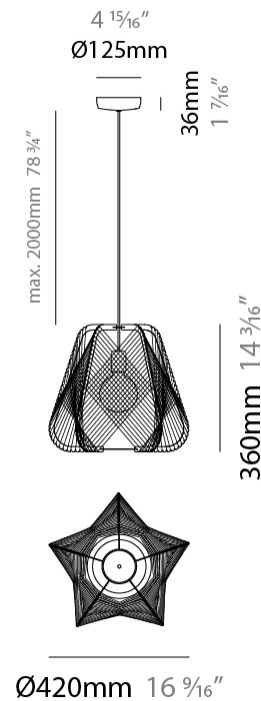

PROJECT
TYPE
SPECIFIER
QUANTITY
DATE

ONNA SUSPENSION

D111183-

base number	Finish Options	Finish Options	Finish Options

1. To build a product code in our configurator select the specify button on the base model # product page
2. To build a manual product code on this datasheet choose from the options listed below in blue font and add the suffix to the base model #

GENERAL

Series: Onna
Brand: Ole
Division: Design
Mounting Type: Suspension
Mounting Location: Ceiling
Subcategory: Pendant

PHYSICAL

Shape: Abstract
Diameter (mm): 420
Diameter (in): 16 ⁹/₁₆
Height (mm): 360
Height (in): 14 ³/₁₆
Max. Overall Height (mm): 2360
Max. Overall Height (in): 95 ¹⁵/₁₆
Light Distribution: Omnidirectional
Fixture Finish: BEI / BLK / BLU / COG / DGN / GRY / MRN / MOC / MUS / OLV / SIL / STN / TER / WHI
Holder Finish: MWH/MBK/CHR/SNI
Accent Finish: MWH / MBK
Fixture Material: Fabric Cord / Metal
Cable Details: 2000mm/78 3/4" Transparent Cable

ELECTRICAL

Number of Lamps: 1
Lamp Type: LED Retrofit
Lamp Shape: A19
Bulb Included: Bulb Not Included
Max. Wattage Per Lamp (W): 20
Lamp Base: E26
Input Voltage (V): 120
Upon Request: 277Vac / GU24

LED

OPTICAL

RATINGS AND CERTIFICATIONS

Certified By: Certified for North American Standards
IP rating: IP20